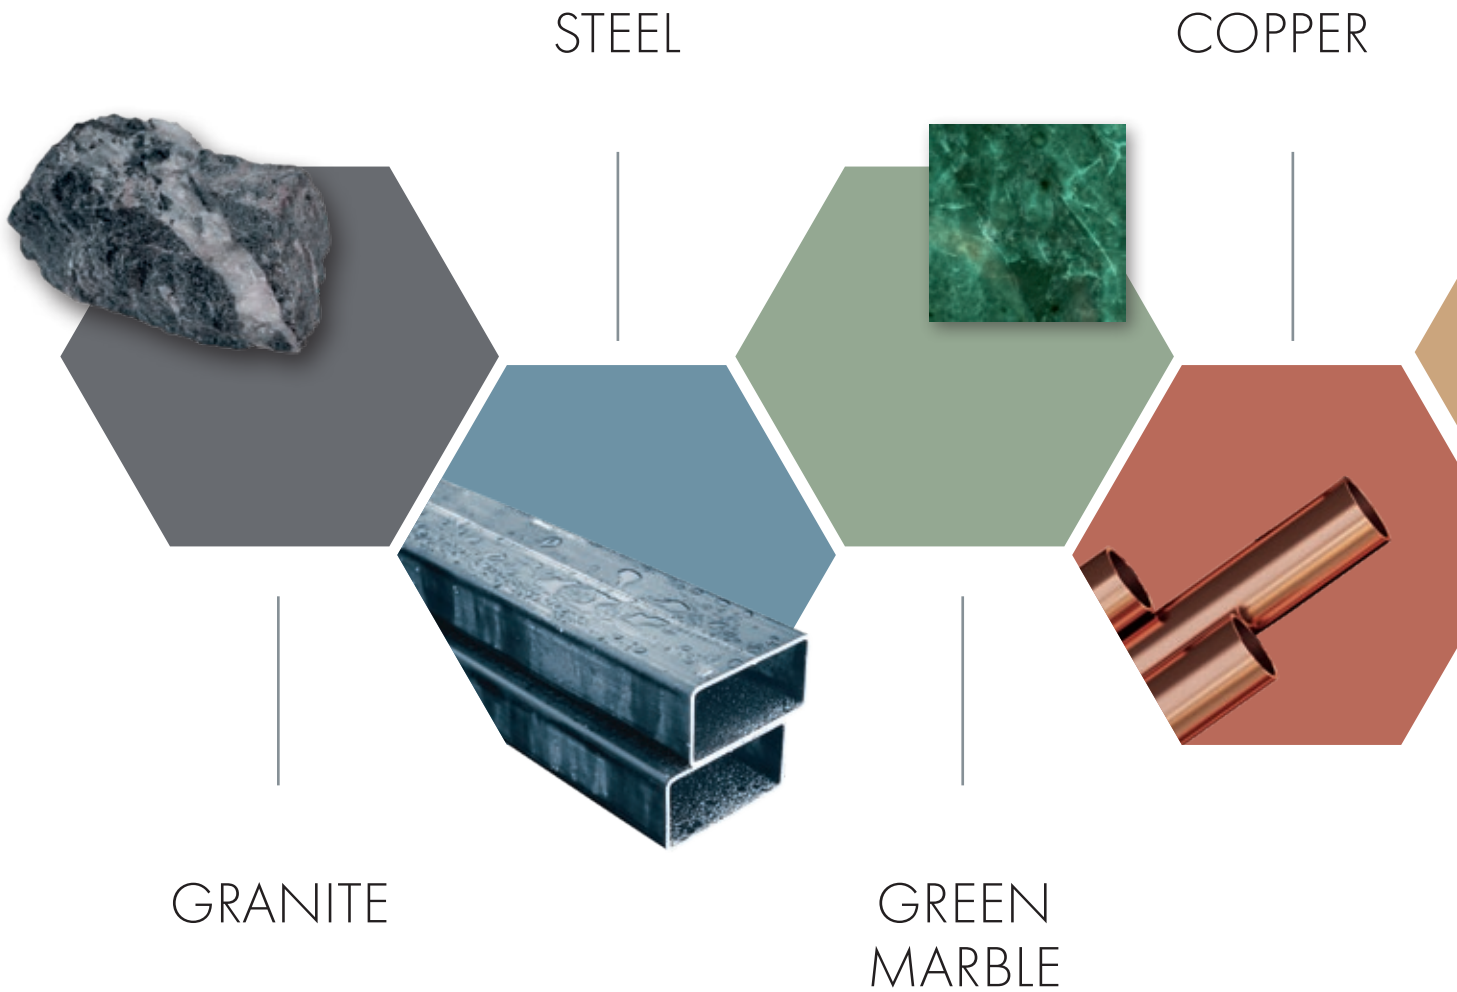

COLOUR TRENDS

KNAUFCEILING
Solutions

8

COLOUR TRENDS

Be inspired by colour and nature

To enhance spaces where we work, live, play and heal, we collaborated with design experts to create a stylish colour palette for our multi-material product portfolio. Choose from eight hues, inspired by natural sources to create comfortable, well-balanced spaces that enhance occupant health and well being.

BRASS

CONCRETE

OAK

SANDSTONE

== YOUR

A TRENDSETTING COLOUR PALETTE

The best combination leads to the best solution

Unleash your creativity by mix and matching different colour combinations across our mineral, metal and wood wool ceiling and wall solutions to create infinite design possibilities.

INFINITE SOLUTIONS

GRANITE

STEEL

GREEN MARBLE

COPPER

OAK

BRASS

SANDSTONE

CONCRETE

Colours may vary depending on the material.

METAL

MINERAL

**WOOD
WOOL**

MULTIMATERIAL APPROACH

YOUR COLOUR, YOUR CHOICE, YOUR COMBINATION - YOUR INFINITE SOLUTION.

YOUR CEILING
OUR SOLUTIONS