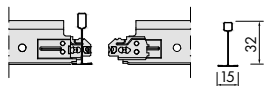

Cross Tees - Unslotted

Item reference	Length	Width	Height	Slot centres	Content/carton pcs	Content/carton lm	Weight/carton kg	Cartons/pallet
DX15TM31.25W	312.5	15	32	-	60	18.75	4.30	70
DX15TM30W	300	15	32	-	60	18.00	4.10	70

Available in Matt Black (LM), Metal 06 D for an additional charge. Special colours on request.

Section Drawings

■ DONN® DX15 | Main Runners (bulb-to-bulb connection)

Length	78.125	156.25	21 x 156.25	156.25	78.125
3700	50	100	34 x 100	100	50
3375	337.5	67.5	2 x 67.5	67.5	337.5

■ DONN® DX15 | Cross Tees (stab system - joggled GK)

Length	337.5	2 x 337.5	337.5
1350	337.5	2 x 337.5	337.5
1250	312.5	2 x 312.5	312.5
1200	300	2 x 300	300

Length	337.5	337.5
675	337.5	337.5
625	312.5	312.5
600	300	300

Length	312.5 / 300
312.5 / 300	312.5 / 300