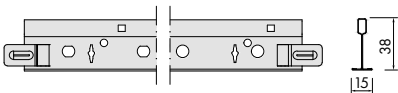

Exposed 15 mm grid system - System C

Key features

- System with 15 mm exposed profiles for an elegant appearance
- Patented golden "Quick-Release™ Clip" for high quality grid system installation
- Clear audible click-connection, and can be removed without tools
- Joggled Cross Tees override the Main Runners; preventing twisting of the Cross Tees

■ DONN® DX15 | Main Runners (bulb-to-bulb connection)

Item reference	Dimensions (mm)				Content/carton		Weight/carton kg	Cartons/pallet
	Length	Width	Height	Slot centres	pcs	lm		
DX15XH375W	3750	15	38	156.25	20	75.00	21.00	28
DX15XH370W	3700	15	38	100	20	74.00	21.30	28
DX15XH337.5W	3375	15	38	67.5	20	67.50	19.10	28