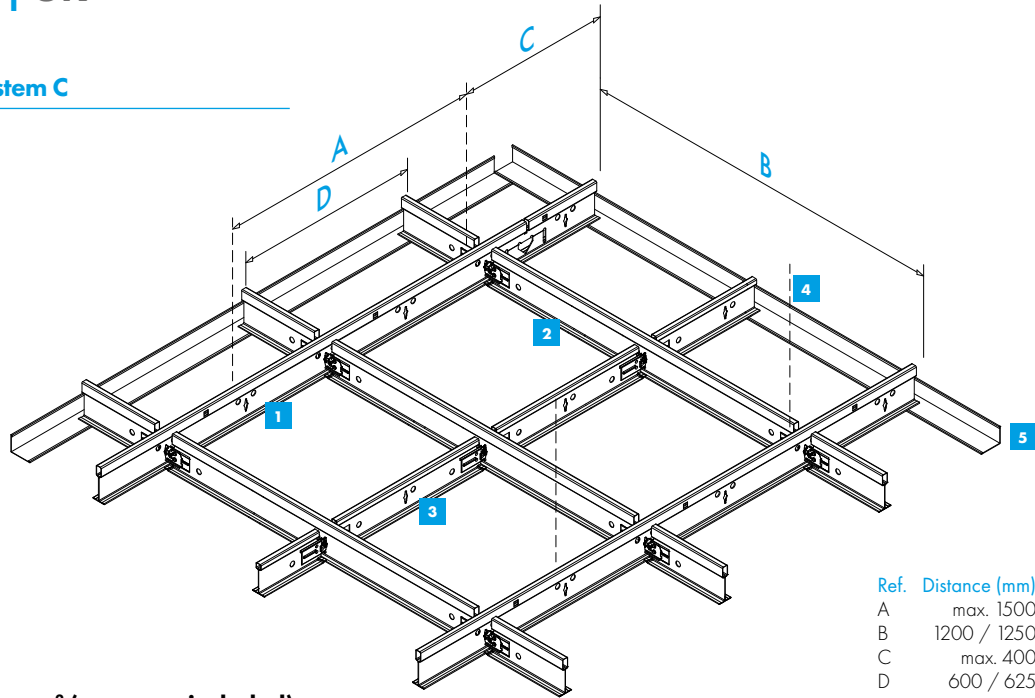

System Drawing - System C

Ref.	Distance (mm)
A	max. 1500
B	1200 / 1250
C	max. 400
D	600 / 625

■ **Material required per m² (no waste included)**

No.	Description	Item reference	Module 600 x 600	Module 625 x 625	Module 1200 x 600	Module 1250 x 625
1	Main Runner	DX15XH370W DX15XH375W	0.84 lm	– 0.80 lm	0.84 lm	– 0.80 lm
2	Long Cross Tee	DX15TH120W DX15TH125W	1.67 lm	– 1.60 lm	1.67 lm	– 1.60 lm
3	Short Cross Tee	DX15TM60W DX15TM62.5W	0.84 lm	– 0.80 lm	–	–
4	Hanger	–	0.70 pcs	0.64 pcs	0.70 pcs	0.64 pcs
	Retaining Clip	–	5.56 pcs	5.56 pcs	5.56 pcs	5.56 pcs
	Tiles	–	2.78 pcs	2.56 pcs	1.39 pcs	1.28 pcs
5	Perimeter Trim	–	Dependent on room dimensions (approx. 0.6 lm/m²)			

■ **Load Table | Maximum permissible weight (kg/m²)**

Main Runner distances Hanger distance A (mm)	1200 mm	1250 mm	600 mm	625 mm
	Module 600 x 600, 1200 x 600	Module 625 x 625, 1250 x 625	Module 600 x 600, 1200 x 600	Module 625 x 625, 1250 x 625
800	9.6	8.5	25.0	25.0
1000	9.6	8.5	25.0	25.0
1200	9.0	8.5	18.4	18.4
1500	4.1	4.0	9.2	9.2

Note:
The load per m² must be evenly distributed (no extra point loads).
After loading, the deflection will remain within the permitted deflection according to class 1 (L/500) of EN 13964, provided the grid is laid out as shown.

For other grid layouts, load capacities or hanger distances, please contact Knauf Ceiling Solutions.

Fire reaction	Euroclass A1 as per EN 13501-1	RUS KMO (NG) / KM1 (G1, V1, D1, T1) as per 123-FZ
Indoor air quality	A+ ISO 3	
Cleanability		
Sustainability	up to 25%	
Design options		

All measurements in millimetres. All sizes are nominal.
Cross Tee alignment is achieved by locating the tees to the left-hand side of the adjoining section.

Products may vary from country to country. Please contact your local sales representative.
For further information and legal notice, please visit our website.
knaufceiling.com